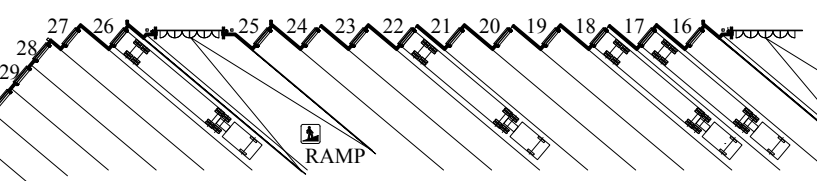

Demonbreun St.

Toyota Test Drive

Chevy Test Drive

FCA Test Drive

- A- 8 x 15 Subscriptions
- B- 8 x 20 Open
- C- 12 x 20 Toyota
- D- 12 x 20 Open
- E- 12 x 20 Chevrolet
- F- 12 x 20 FCA

Show Entrance

Parking Garage

TICKETS

8th Ave

6th Ave.

LOADING DOCKS

TRUCK RAMP

(10-15-17)

Music City Center, Halls C-D  
 Nashville, TN  
 November 3-5, 2017

Exhibit Setbacks  
 1'- aisles  
 2'- adjoining exhibits  
 Exhibit Height Restriction 30'/32'6" ceiling