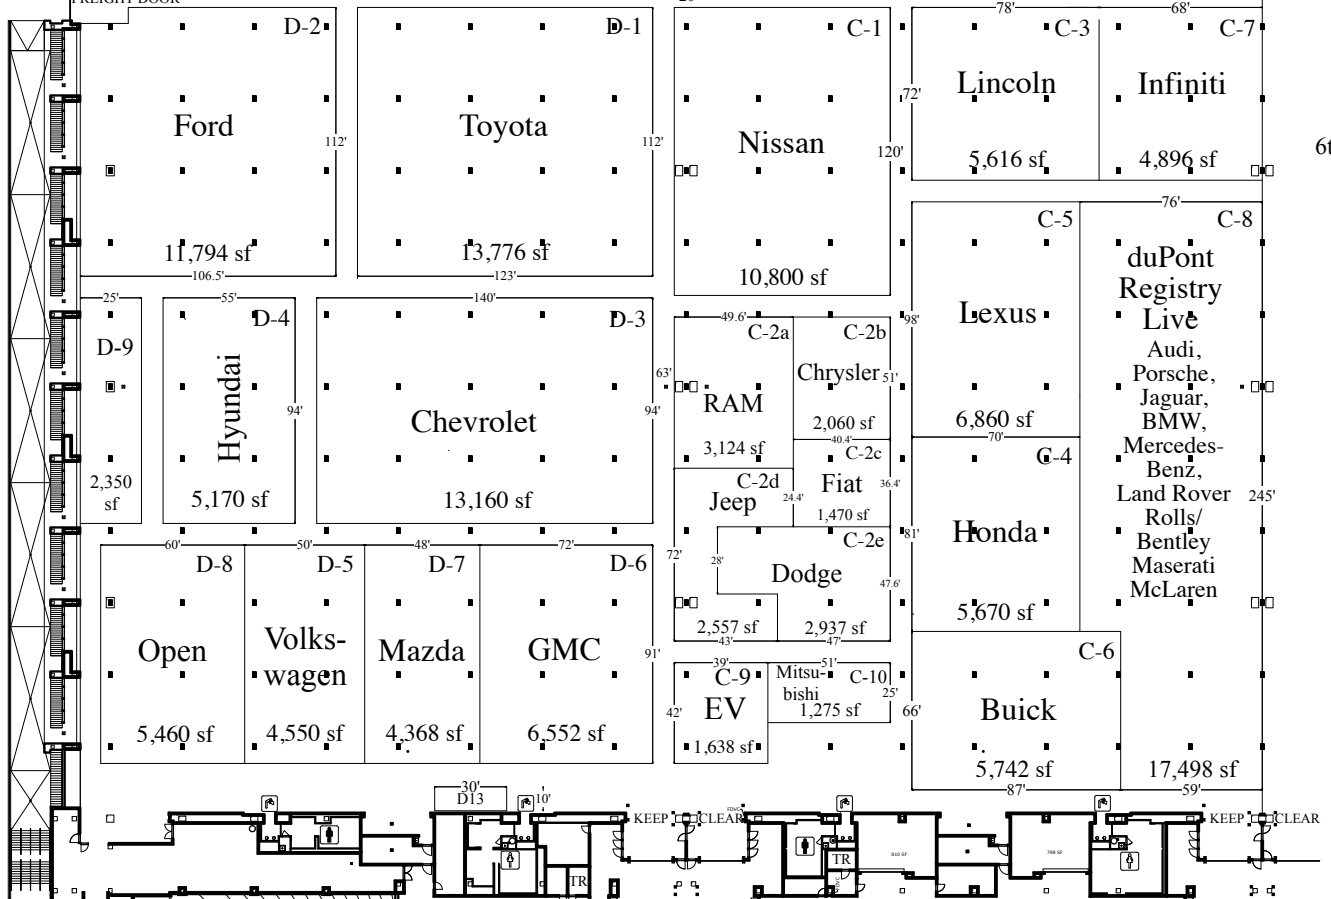

Demonbreun St.

Toyota Test Drive

Chevy Test Drive

FCA Test Drive

- A- 8 x 15 Subscriptions
- B- 8 x 20 Open
- C- 12 x 20 Toyota
- D- 12 x 20 Open
- E- 12 x 20 Chevrolet
- F- 12 x 20 FCA

Show Entrance

Parking Garage

TICKETS

8th Ave

6th Ave.

LOADING DOCKS

TRUCK RAMP

(10-15-17)

Music City Center, Halls C-D
 Nashville, TN
 November 3-5, 2017

Exhibit Setbacks
 1'- aisles
 2'- adjoining exhibits
 Exhibit Height Restriction 30'/32'6" ceiling