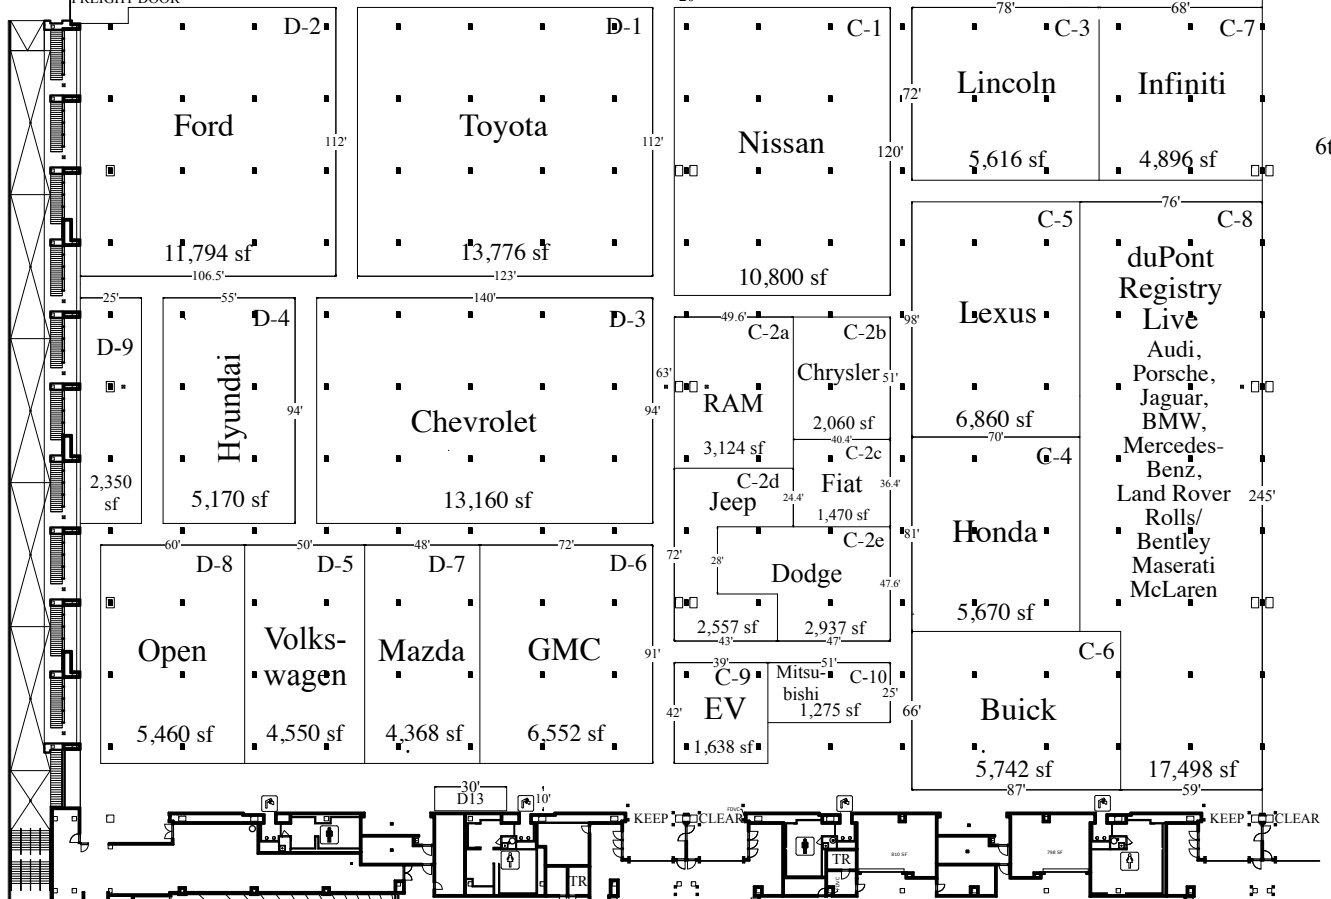

Demonbreun St.

Toyota Test Drive

Chevy Test Drive

FCA Test Drive

- A- 8 x 15 Subscriptions
- B- 8 x 20 Open
- C- 12 x 20 Toyota
- D- 12 x 20 Open
- E- 12 x 20 Chevrolet
- F- 12 x 20 FCA

Show Entrance

Parking Garage

TICKETS

8th Ave

6th Ave.

LOADING DOCKS

TRUCK RAMP

(10-15-17)

Music City Center, Halls C-D  
 Nashville, TN  
 November 3-5, 2017

Exhibit Setbacks  
 1'- aisles  
 2'- adjoining exhibits  
 Exhibit Height Restriction 30'/32'6" ceiling