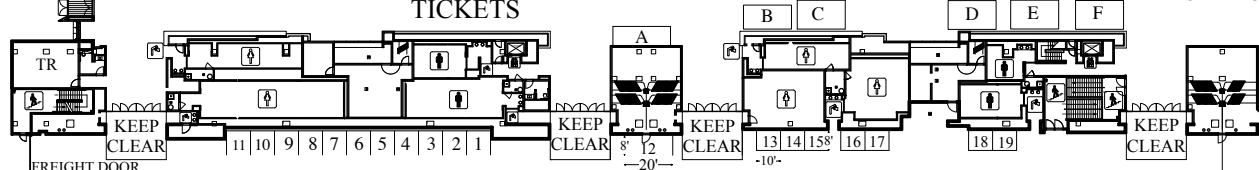

Demonbreun St.

Toyota Test Drive

Chevy Test Drive

FCA Test Drive

- A- 8 x 15 Subscriptions
- B- 8 x 20 Open
- C- 12 x 20 Toyota
- D- 12 x 20 Open
- E- 12 x 20 Chevrolet
- F- 12 x 20 FCA

Show Entrance

Parking Garage

TICKETS

8th Ave

6th Ave.

LOADING DOCKS

TRUCK RAMP

(10-15-17)

Music City Center, Halls C-D
 Nashville, TN
 November 3-5, 2017

Exhibit Setbacks
 1'- aisles
 2'- adjoining exhibits
 Exhibit Height Restriction 30'/32'6" ceiling