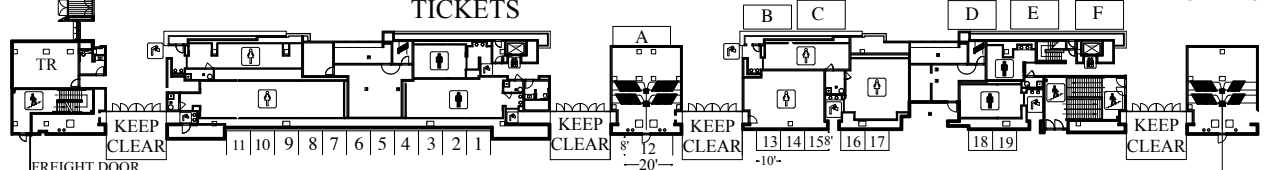

Demonbreun St.

Toyota Test Drive

Chevy Test Drive

FCA Test Drive

- A- 8 x 15 Subscriptions
- B- 8 x 20 Open
- C- 12 x 20 Toyota
- D- 12 x 20 Open
- E- 12 x 20 Chevrolet
- F- 12 x 20 FCA

Show Entrance

Parking Garage

TICKETS

8th Ave

6th Ave.

LOADING DOCKS

TRUCK RAMP

(10-15-17)

Music City Center, Halls C-D  
 Nashville, TN  
 November 3-5, 2017

Exhibit Setbacks  
 1'- aisles  
 2'- adjoining exhibits  
 Exhibit Height Restriction 30'/32'6" ceiling