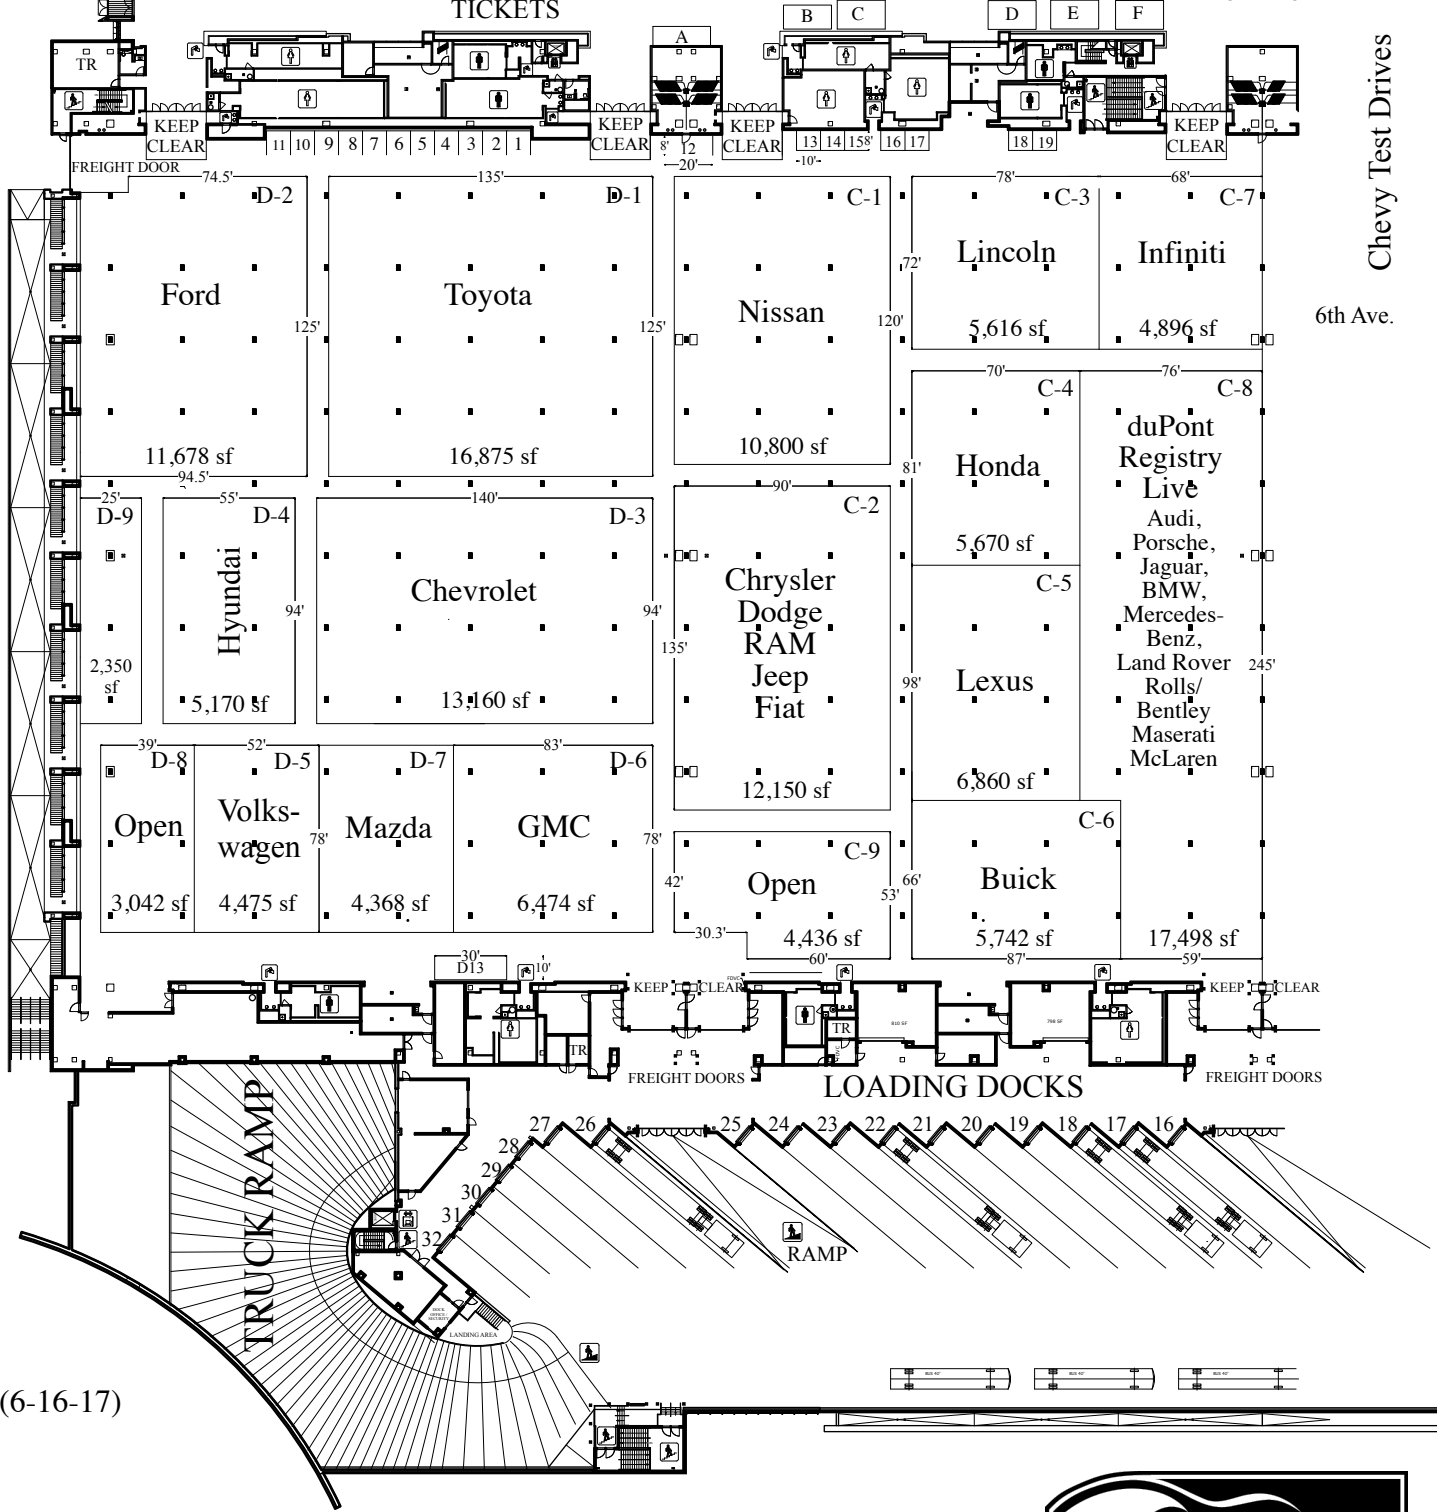

Demonbreun St.

Toyota Test Drive

Ford Test Drive

- A- 8 x 15 Subscriptions
- B- 8 x 20 Ford
- C- 12 x 20 Toyota
- D- 12 x 20 Open
- E- 12 x 20 Chevrolet
- F- 12 x 20 FCA

Show Entrance

FCA Test Drive

Parking Garage

TICKETS

Chevy Test Drives

6th Ave.

8th Ave

(6-16-17)

Music City Center, Halls C-D
Nashville, TN
November 3-5, 2017

Exhibit Setbacks
1'- aisles
2'- adjoining exhibits
Exhibit Height Restriction 30'/32'6" ceiling