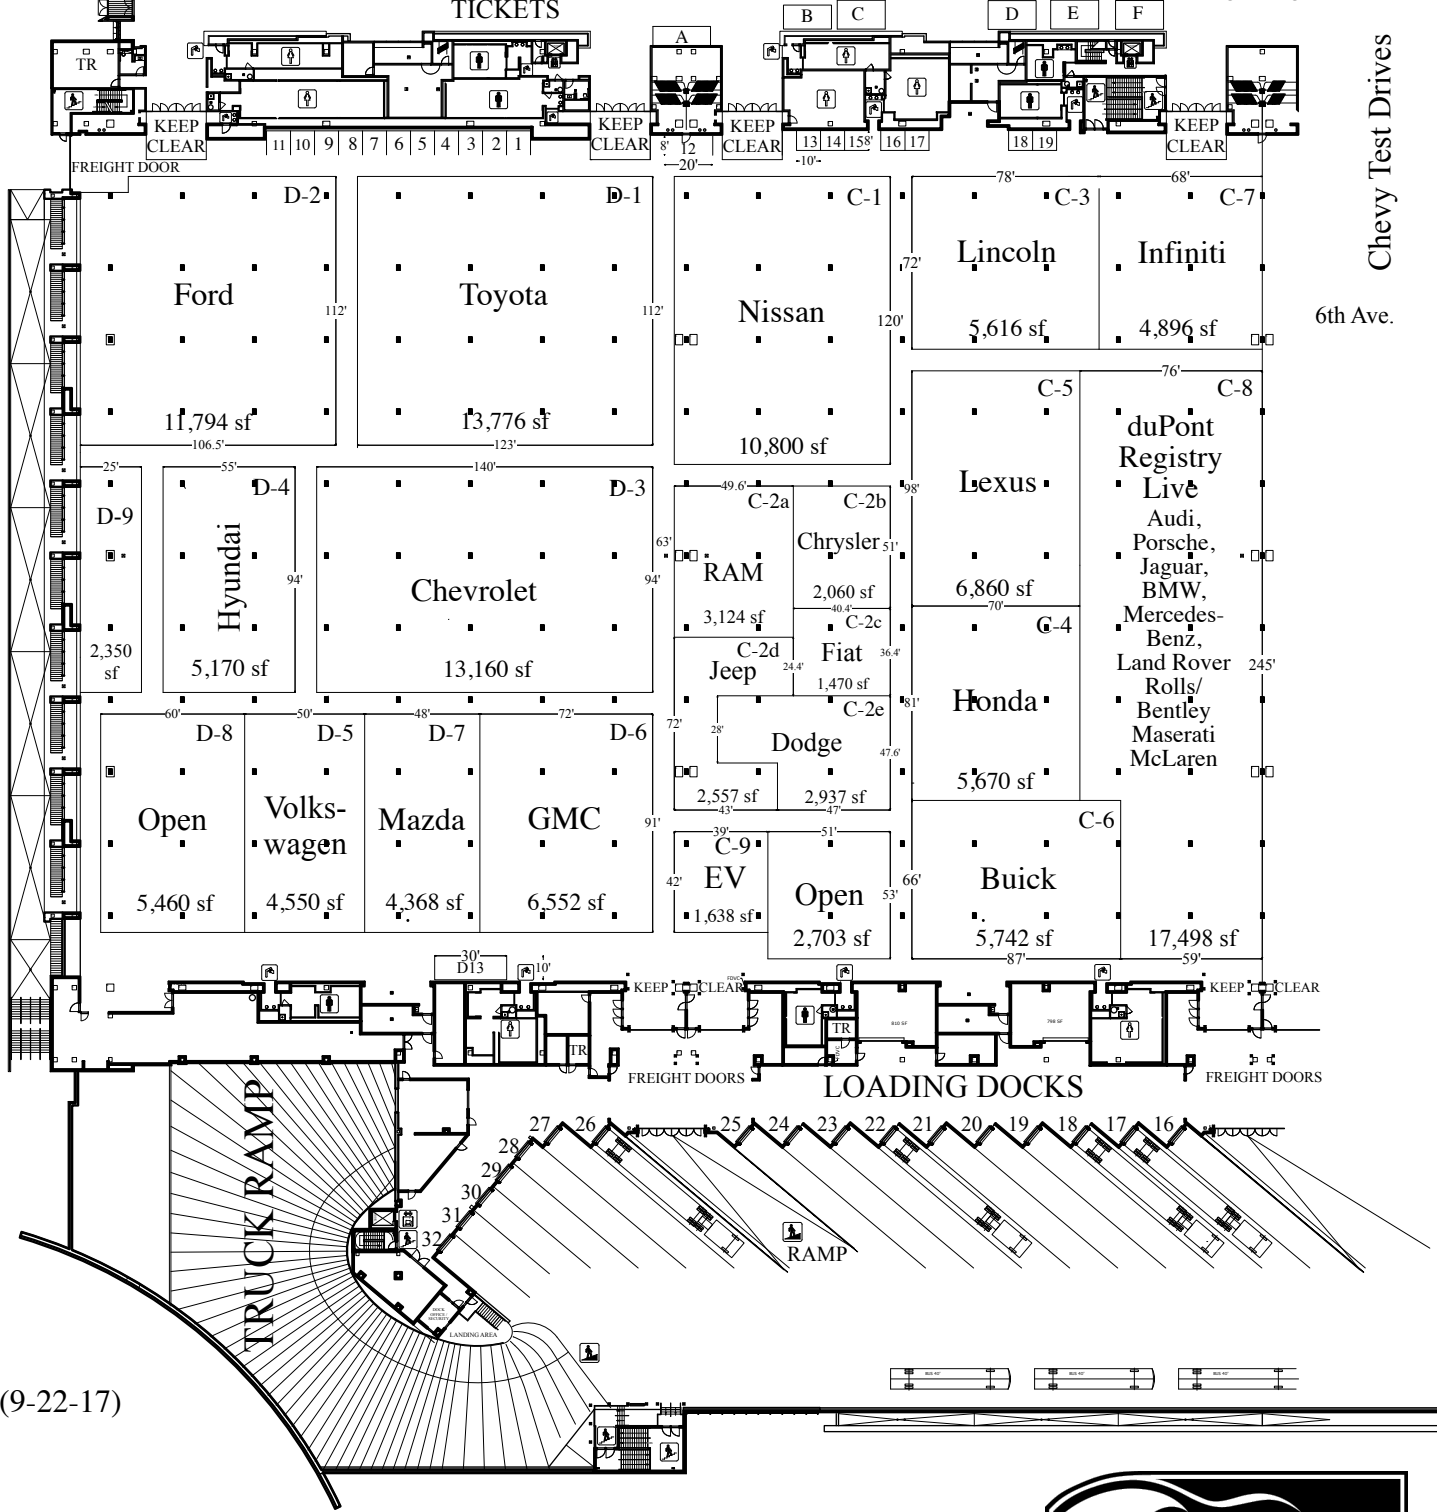

Demonbreun St.

Toyota Test Drive

- A- 8 x 15 Subscriptions
- B- 8 x 20 Open
- C- 12 x 20 Toyota
- D- 12 x 20 Open
- E- 12 x 20 Chevrolet
- F- 12 x 20 FCA

Show Entrance

FCA Test Drive

Parking Garage

TICKETS

Chevy Test Drives

6th Ave.

8th Ave

Music City Center, Halls C-D
 Nashville, TN
 November 3-5, 2017

Exhibit Setbacks
 1'- aisles
 2'- adjoining exhibits
 Exhibit Height Restriction 30'/32'6" ceiling