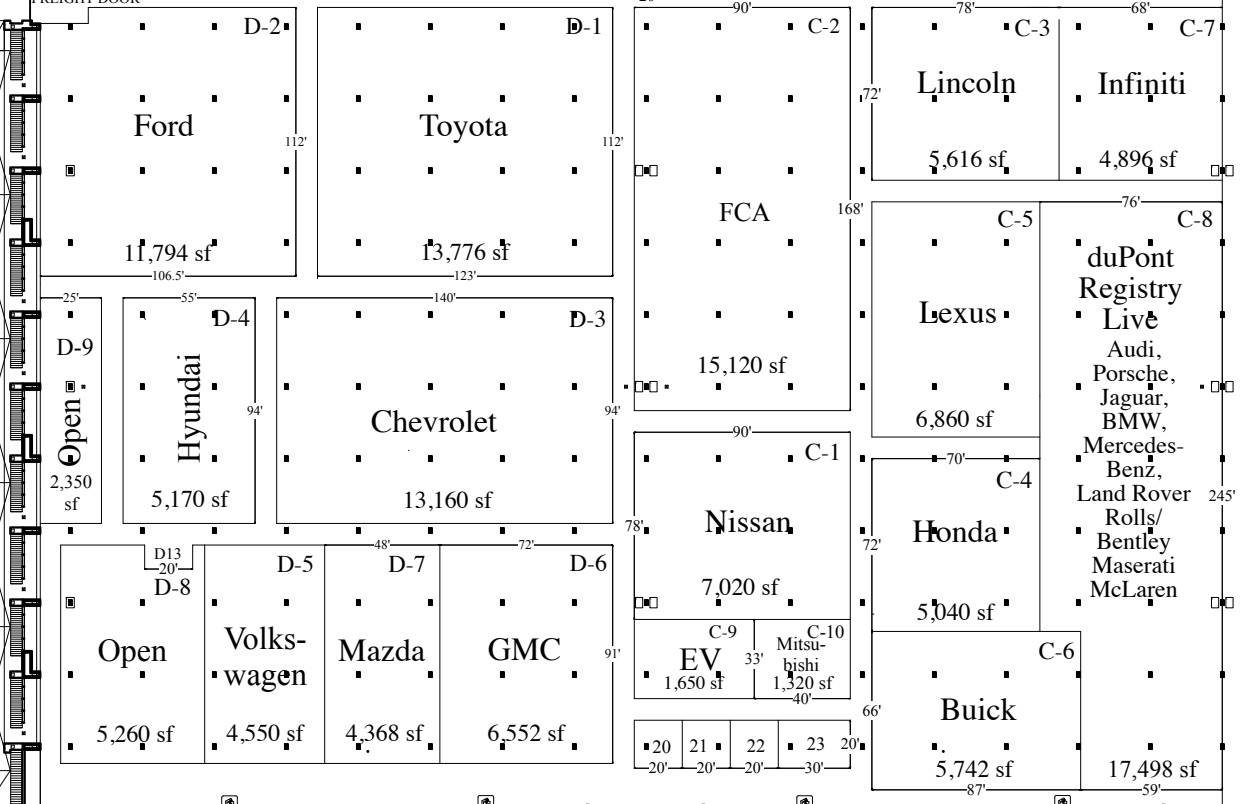

Demonbreun St.

Toyota Test Drive

Chevy Test Drive

FCA Test Drive

- A- 8 x 15 Subscriptions
- B- 8 x 20 Open
- C- 12 x 20 Toyota
- D- 12 x 20 Open
- E- 12 x 20 Chevrolet
- F- 12 x 20 FCA

Show Entrance

Parking Garage

TICKETS

8th Ave

6th Ave.

(6-7-18)

Music City Center, Halls C-D
 Nashville, TN
 Oct. 12-14, 2018

Exhibit Setbacks
 1'- aisles
 2'- adjoining exhibits
 Exhibit Height Restriction 30'/32'6" ceiling