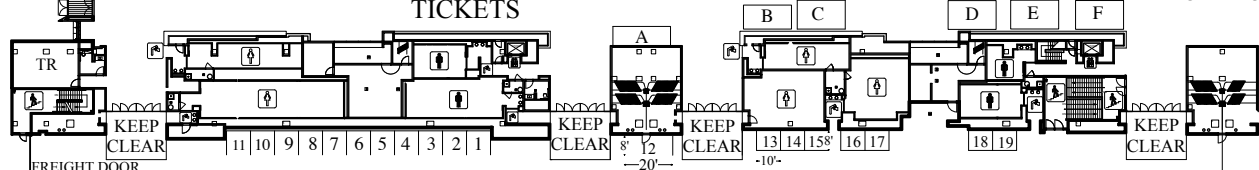

Demonbreun St.

Toyota Test Drive

Chevy Test Drive

FCA Test Drive

- A- 8 x 15 Subscriptions
- B- 8 x 20 Open
- C- 12 x 20 Toyota
- D- 12 x 20 Open
- E- 12 x 20 Chevrolet
- F- 12 x 20 FCA

Show Entrance

Parking Garage

TICKETS

8th Ave

6th Ave.

(6-7-18)

Music City Center, Halls C-D
 Nashville, TN
 Oct. 12-14, 2018

Exhibit Setbacks
 1'- aisles
 2'- adjoining exhibits
 Exhibit Height Restriction 30'/32'6" ceiling