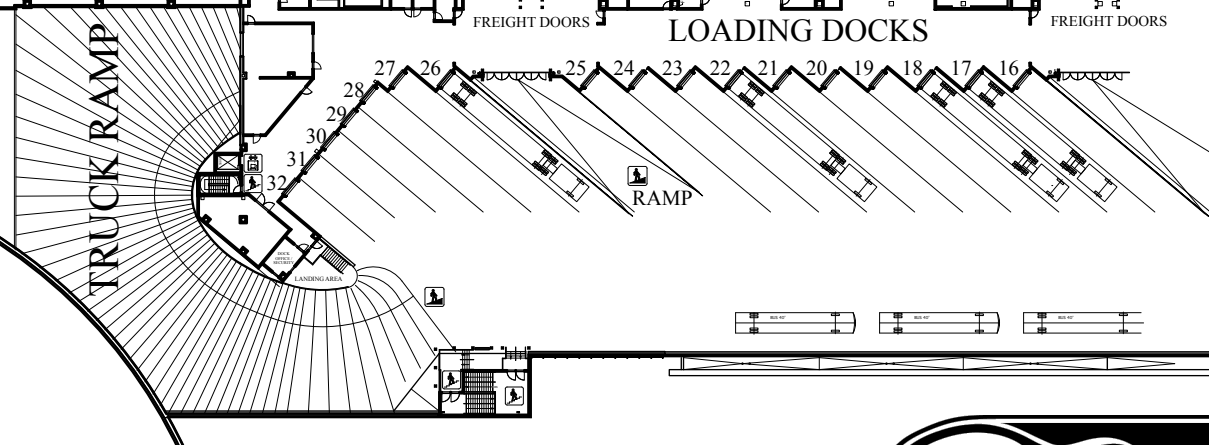

Demonbreun St.

Toyota Test Drive

Chevy Test Drive

FCA Test Drive

- A- 8 x 15 Subscriptions
- B- 8 x 20 Open
- C- 12 x 20 Toyota
- D- 12 x 20 Open
- E- 12 x 20 Chevrolet
- F- 12 x 20 FCA

Show Entrance

Parking Garage

TICKETS

8th Ave

6th Ave.

(6-7-18)

Music City Center, Halls C-D
 Nashville, TN
 Oct. 12-14, 2018

Exhibit Setbacks
 1'- aisles
 2'- adjoining exhibits
 Exhibit Height Restriction 30'/32'6" ceiling