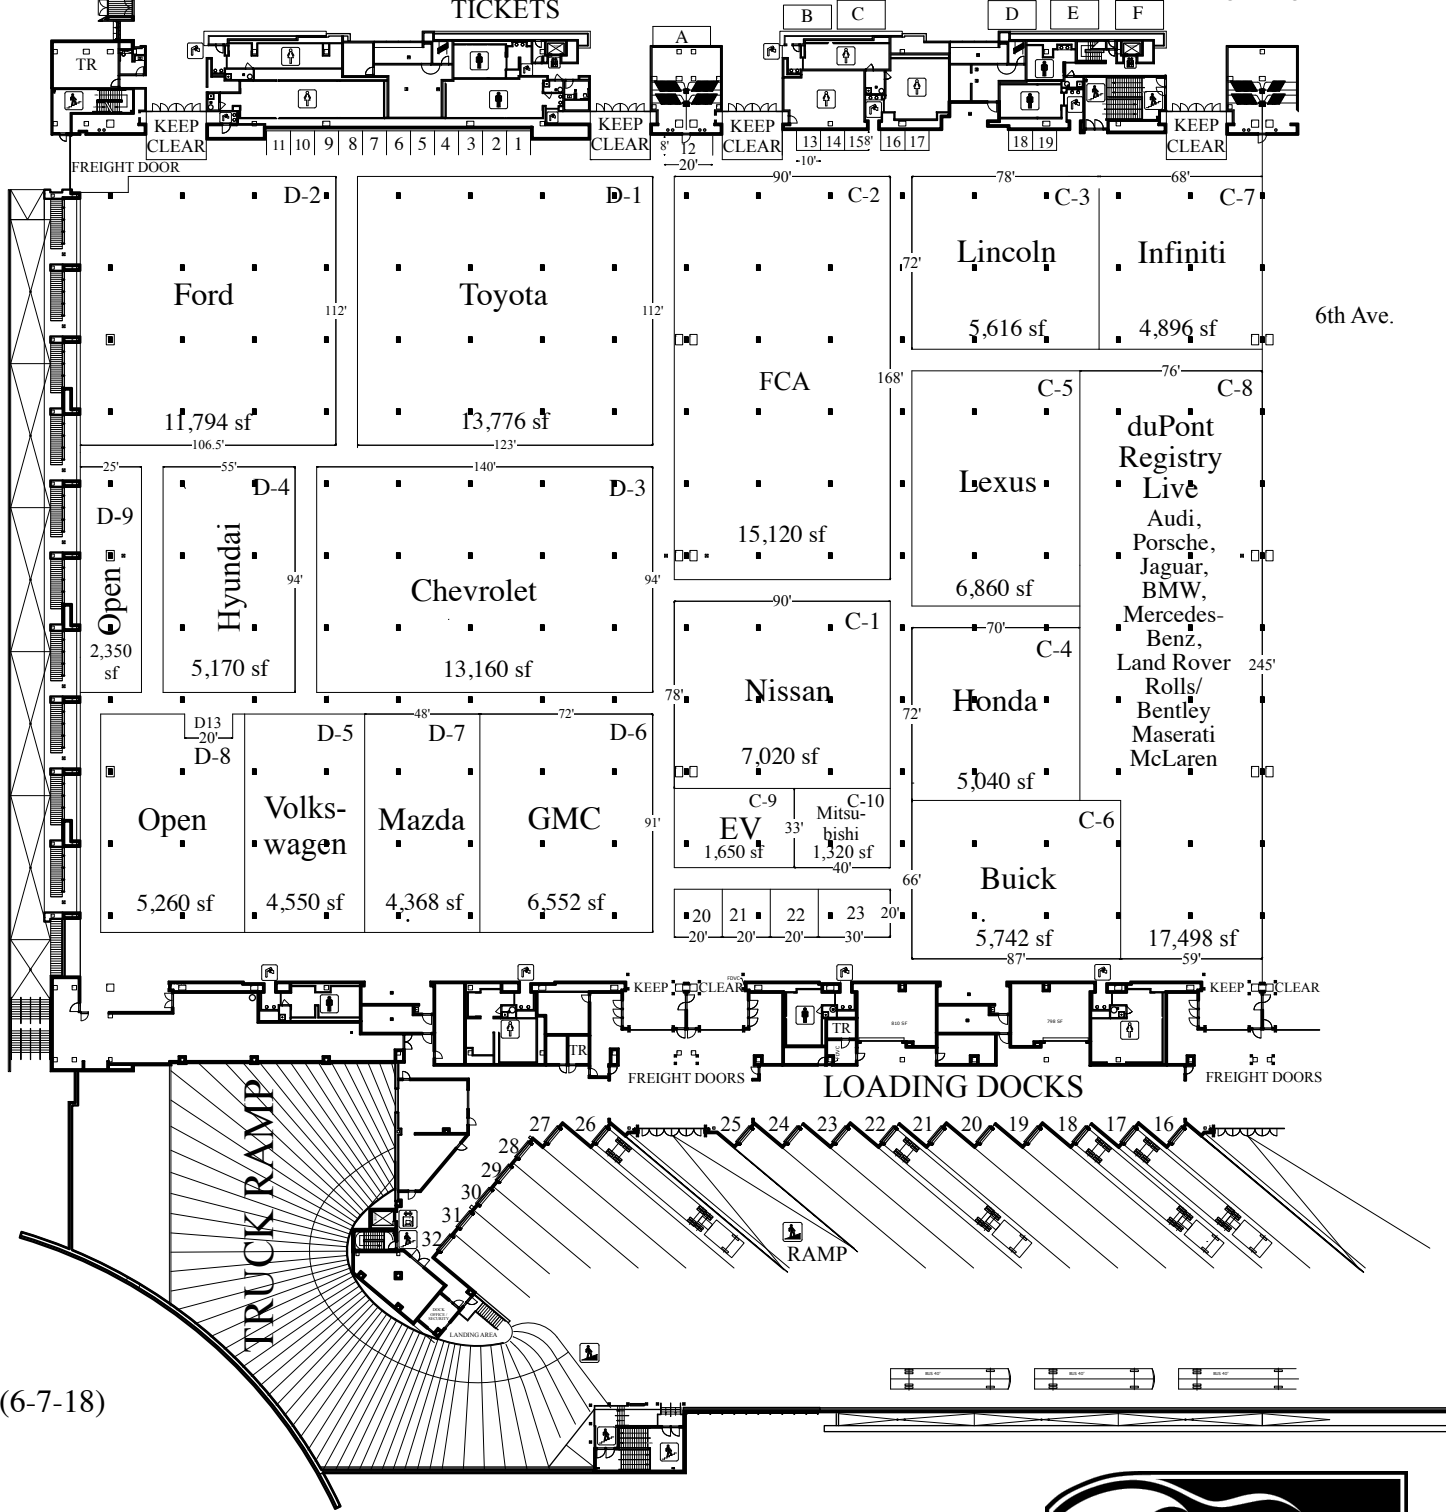

Demonbreun St.

Toyota Test Drive

Chevy Test Drive

FCA Test Drive

- A- 8 x 15 Subscriptions
- B- 8 x 20 Open
- C- 12 x 20 Toyota
- D- 12 x 20 Open
- E- 12 x 20 Chevrolet
- F- 12 x 20 FCA

Show Entrance

Parking Garage

TICKETS

8th Ave

6th Ave.

(6-7-18)

Music City Center, Halls C-D
 Nashville, TN
 Oct. 12-14, 2018

Exhibit Setbacks
 1'- aisles
 2'- adjoining exhibits
 Exhibit Height Restriction 30'/32'6" ceiling