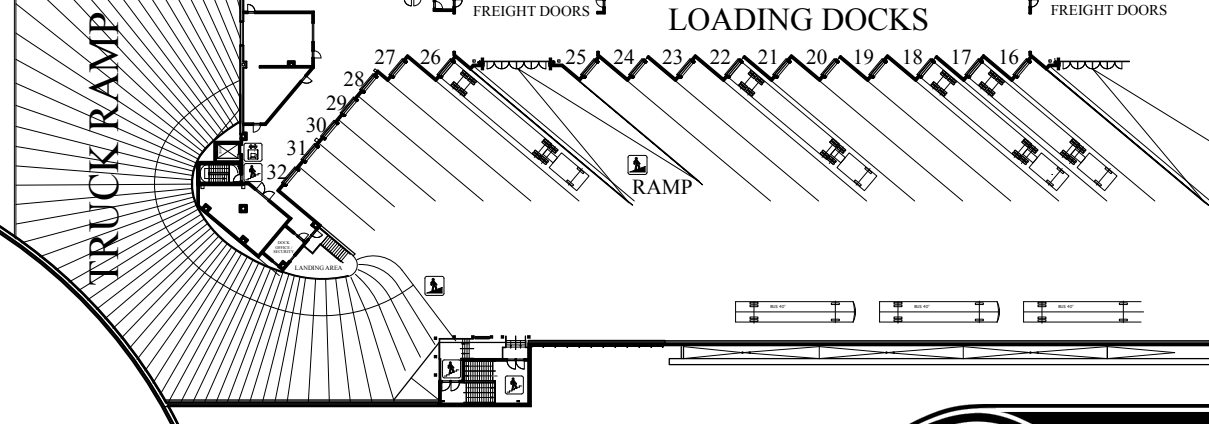

Demonbreun St.

Toyota Test Drive

Chevy Test Drive

FCA Test Drive

- A- 8 x 15 Subscriptions
- B- 8 x 20 Open
- C- 12 x 20 Toyota
- D- 12 x 20 Open
- E- 12 x 20 Chevrolet
- F- 12 x 20 FCA

Show Entrance

Parking Garage →

TICKETS

8th Ave

6th Ave.

(7-10-18)

Music City Center, Halls C-D
 Nashville, TN
 Oct. 12-14, 2018

Exhibit Setbacks
 1'- aisles
 2'- adjoining exhibits
 Exhibit Height Restriction 30'/32'6" ceiling