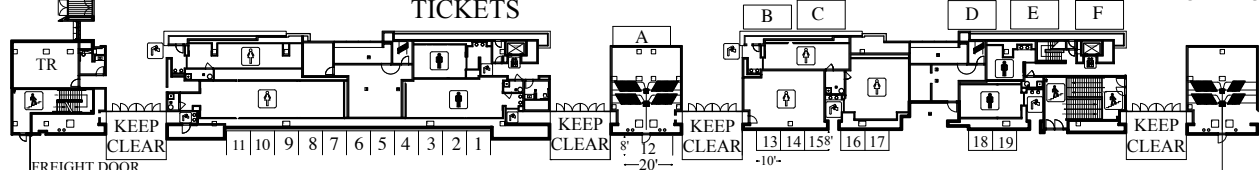

Demonbreun St.

Toyota Test Drive

Chevy Test Drive

FCA Test Drive

- A- 8 x 15 Subscriptions
- B- 8 x 20 Open
- C- 12 x 20 Toyota
- D- 12 x 20 Open
- E- 12 x 20 Chevrolet
- F- 12 x 20 FCA

Show Entrance

Parking Garage →

TICKETS

8th Ave

6th Ave.

(7-10-18)

Music City Center, Halls C-D
 Nashville, TN
 Oct. 12-14, 2018

Exhibit Setbacks
 1'- aisles
 2'- adjoining exhibits
 Exhibit Height Restriction 30'/32'6" ceiling