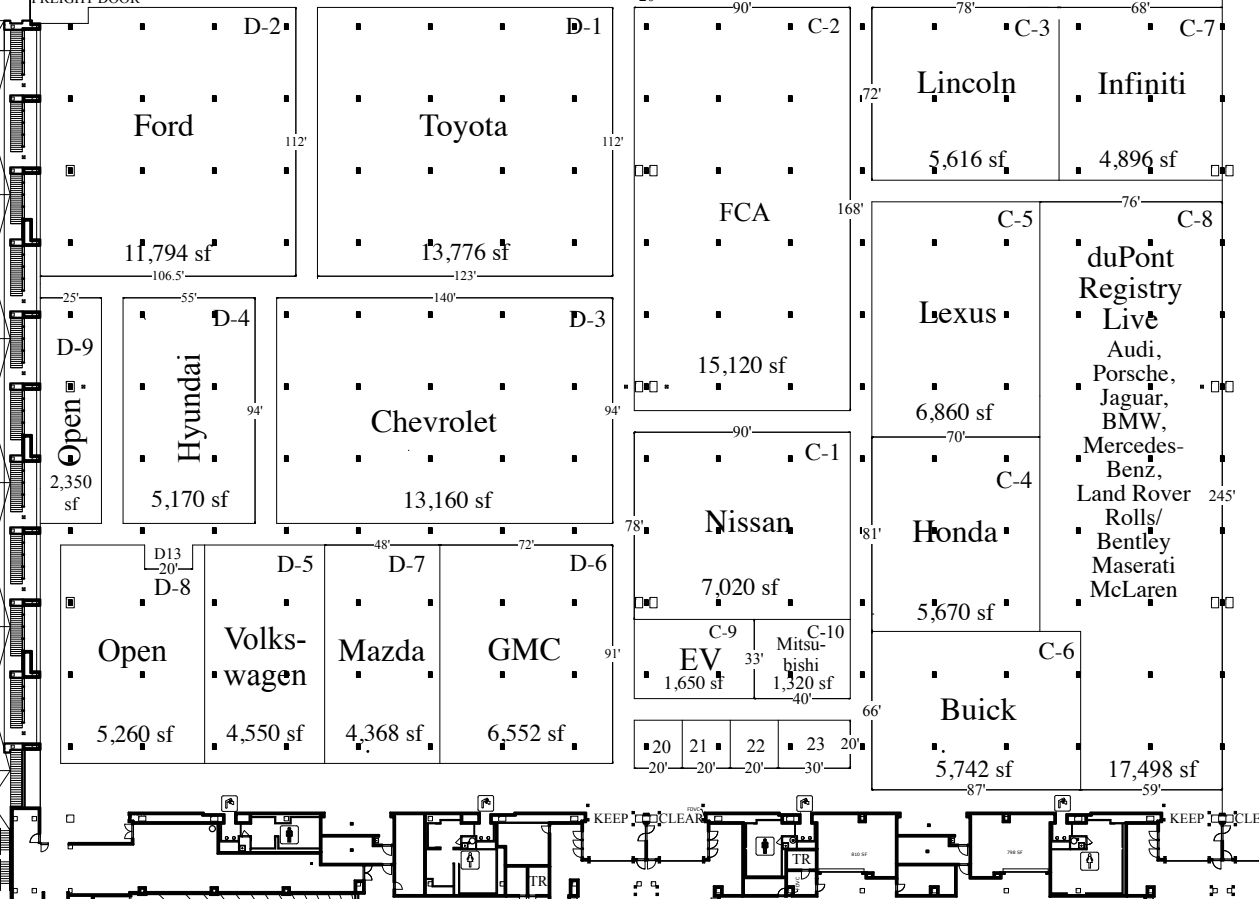

Demonbreun St.

Toyota Test Drive

Chevy Test Drive

FCA Test Drive

- A- 8 x 15 Subscriptions
- B- 8 x 20 Open
- C- 12 x 20 Toyota
- D- 12 x 20 Open
- E- 12 x 20 Chevrolet
- F- 12 x 20 FCA

Show Entrance

Parking Garage →

TICKETS

8th Ave

6th Ave.

(7-10-18)

Music City Center, Halls C-D
 Nashville, TN
 Oct. 12-14, 2018

Exhibit Setbacks
 1'- aisles
 2'- adjoining exhibits
 Exhibit Height Restriction 30'/32'6" ceiling