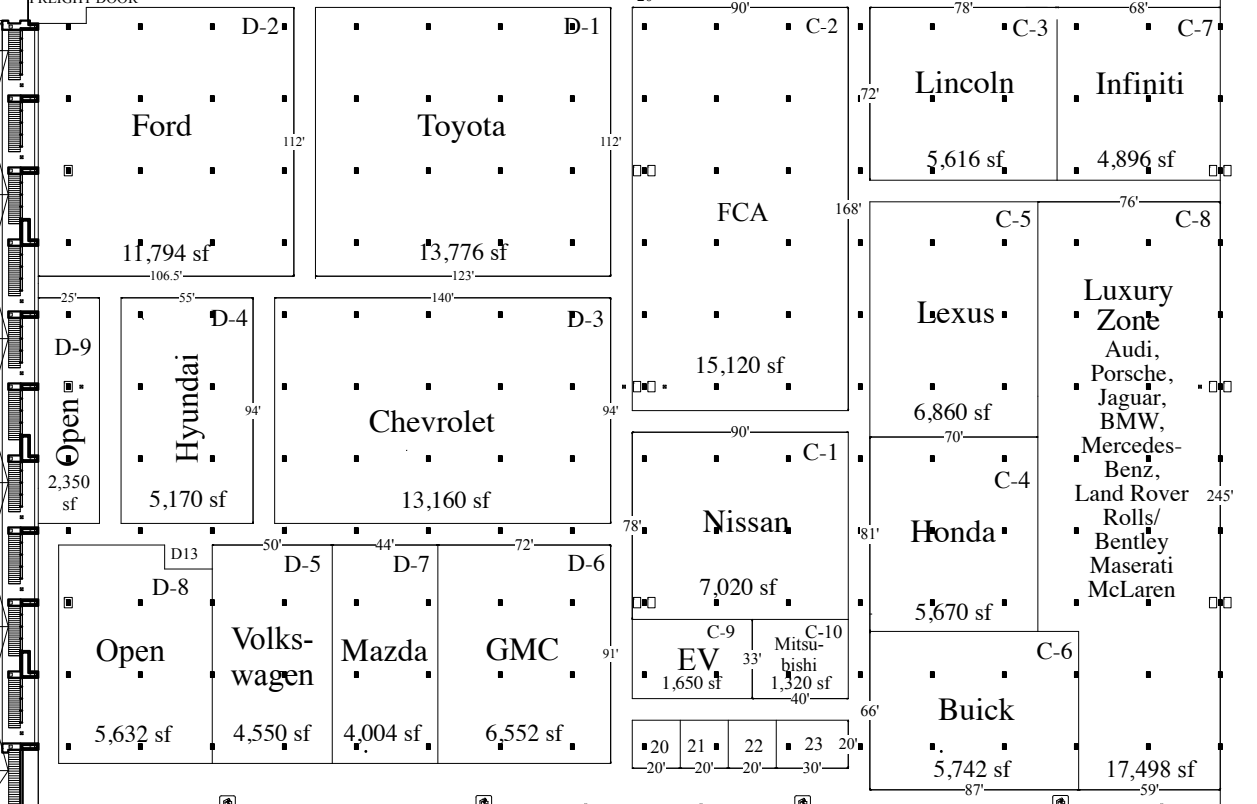

Demonbreun St.

Toyota Test Drive

Chevy Test Drive

FCA Test Drive

- A- 8 x 15 Subscriptions
- B- 8 x 20 Open
- C- 12 x 20 Toyota
- D- 12 x 20 Open
- E- 12 x 20 Chevrolet
- F- 12 x 20 FCA

Show Entrance

Parking Garage →

TICKETS

8th Ave

6th Ave.

(7-17-18)

Music City Center, Halls C-D
 Nashville, TN
 Oct. 12-14, 2018

Exhibit Setbacks
 1'- aisles
 2'- adjoining exhibits
 Exhibit Height Restriction 30'/32'6" ceiling