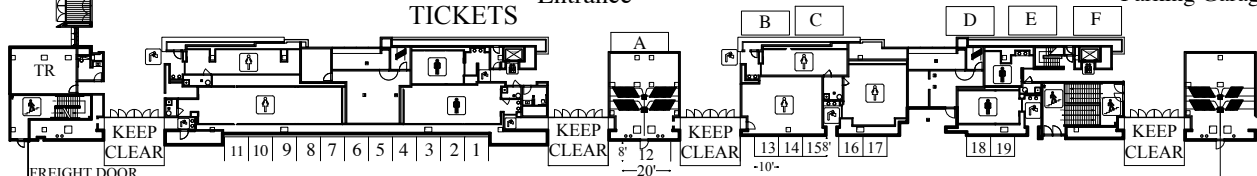

Demonbreun St.

Toyota Test Drive

Chevy Test Drive

FCA Test Drive

- A- 8 x 15 Subscriptions
- B- 8 x 20 Open
- C- 12 x 20 Toyota
- D- 12 x 20 Open
- E- 12 x 20 Chevrolet
- F- 12 x 20 FCA

Show Entrance

Parking Garage →

TICKETS

8th Ave

6th Ave.

(7-17-18)

Music City Center, Halls C-D
 Nashville, TN
 Oct. 12-14, 2018

Exhibit Setbacks
 1'- aisles
 2'- adjoining exhibits
 Exhibit Height Restriction 30'/32'6" ceiling