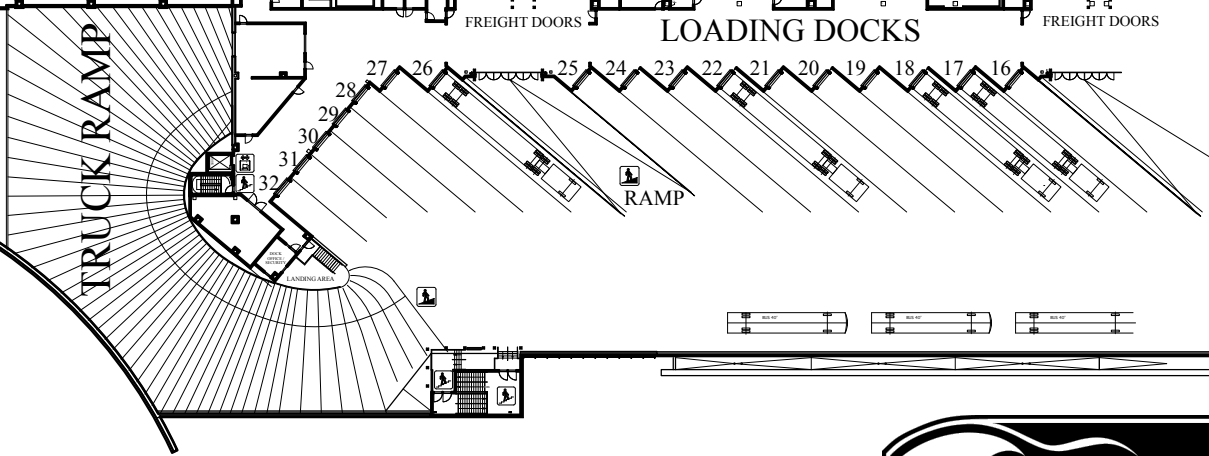

Demonbreun St.

Toyota Test Drive

Chevy Test Drive

FCA Test Drive

- A- 8 x 15 Subscriptions
- B- 8 x 20 Open
- C- 12 x 20 Toyota
- D- 12 x 20 Open
- E- 12 x 20 Chevrolet
- F- 12 x 20 FCA

Show Entrance

Parking Garage →

TICKETS

8th Ave

6th Ave.

(7-17-18)

Music City Center, Halls C-D
 Nashville, TN
 Oct. 12-14, 2018

Exhibit Setbacks
 1'- aisles
 2'- adjoining exhibits
 Exhibit Height Restriction 30'/32'6" ceiling