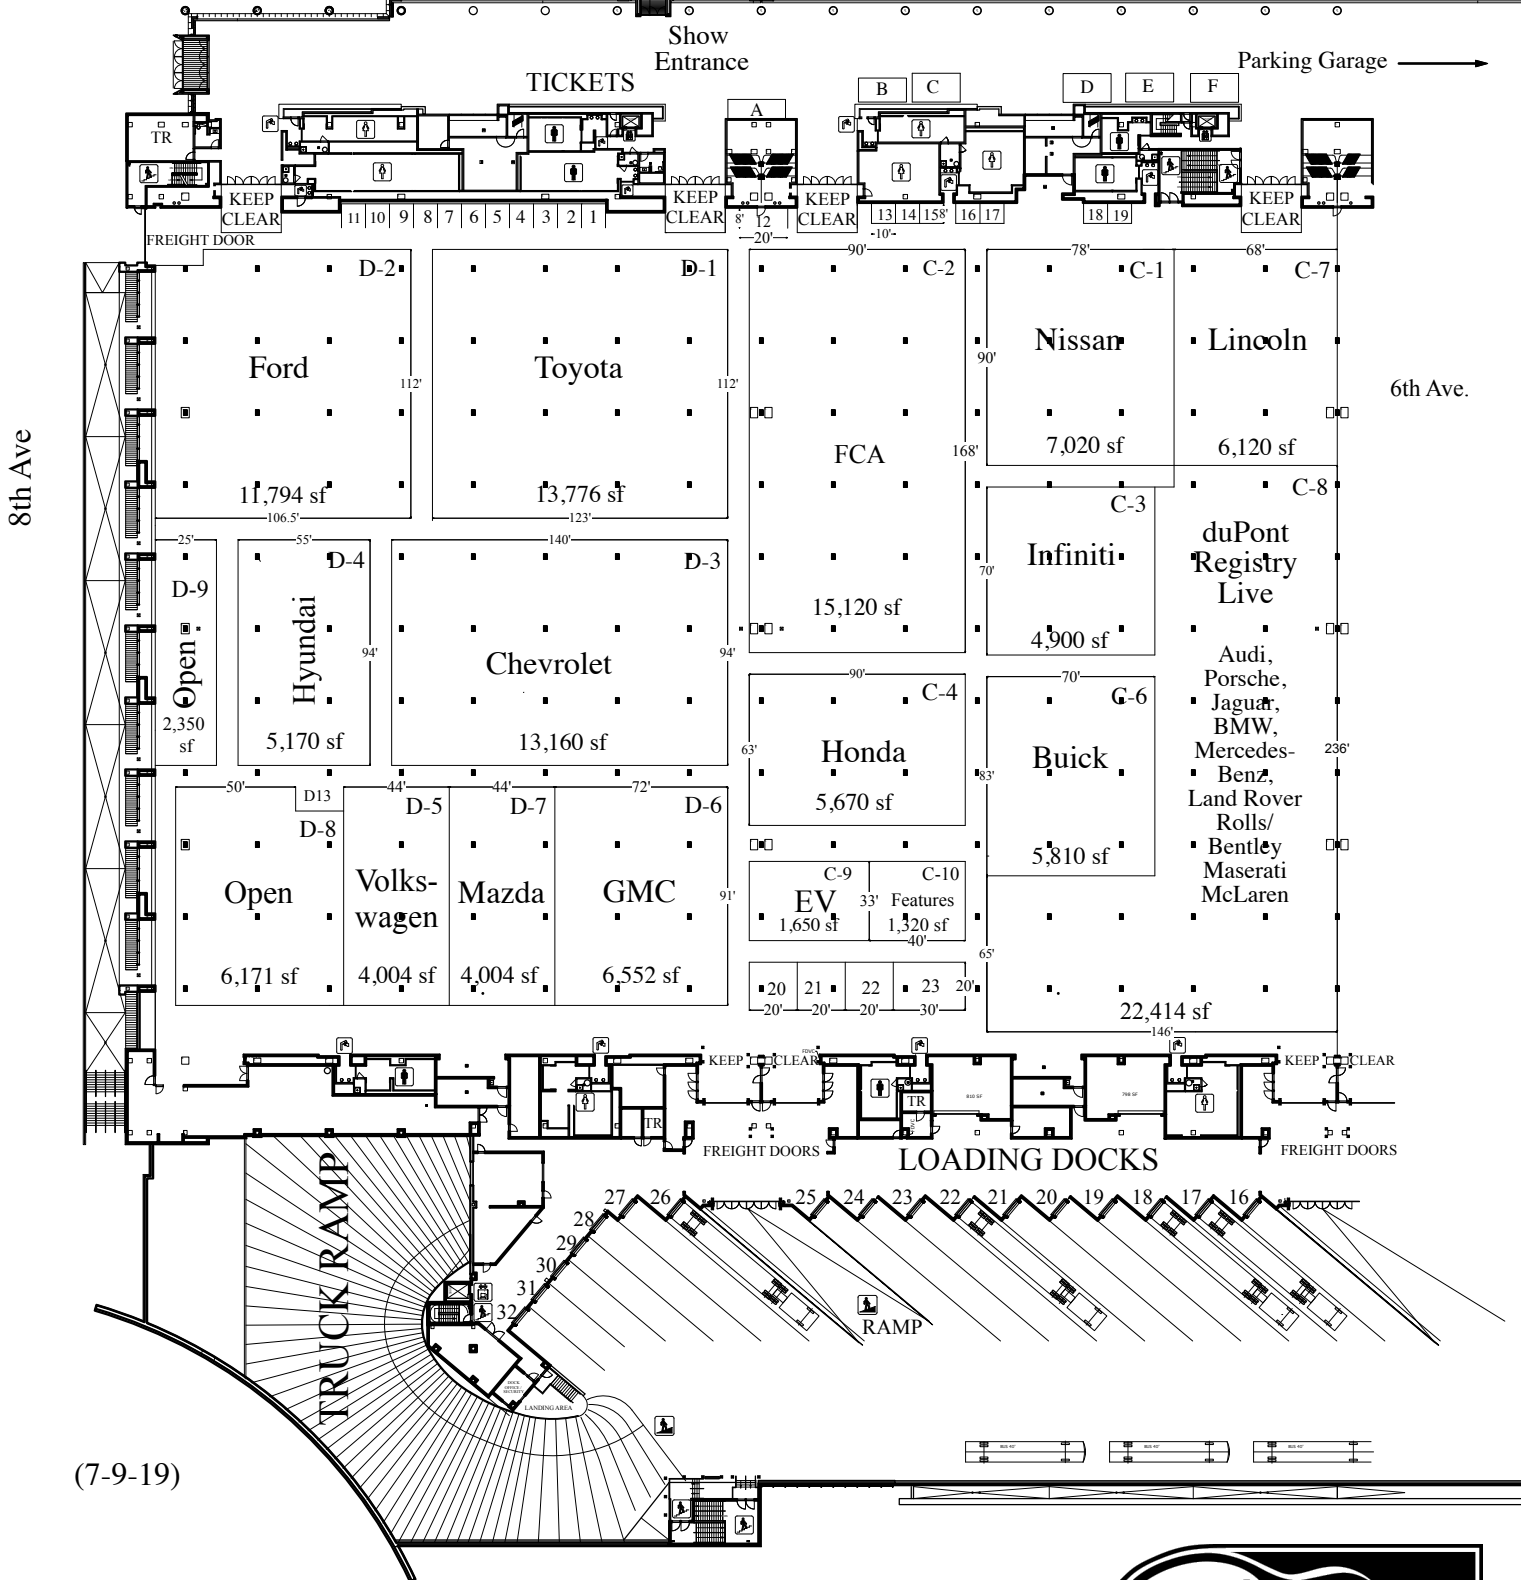

Demonbreun St.

Chevy Test Drive

FCA Test Drive

- A- 8 x 15 Subscriptions
- B- 8 x 20 Open
- C- 12 x 20 Toyota
- D- 12 x 20 Open
- E- 12 x 20 Chevrolet
- F- 12 x 20 FCA

Music City Center, Halls C-D
 Nashville, TN
 Oct. 18-20, 2019

Exhibit Setbacks
 1'- aisles
 2'- adjoining exhibits
 Exhibit Height Restriction 30'/32'6" ceiling