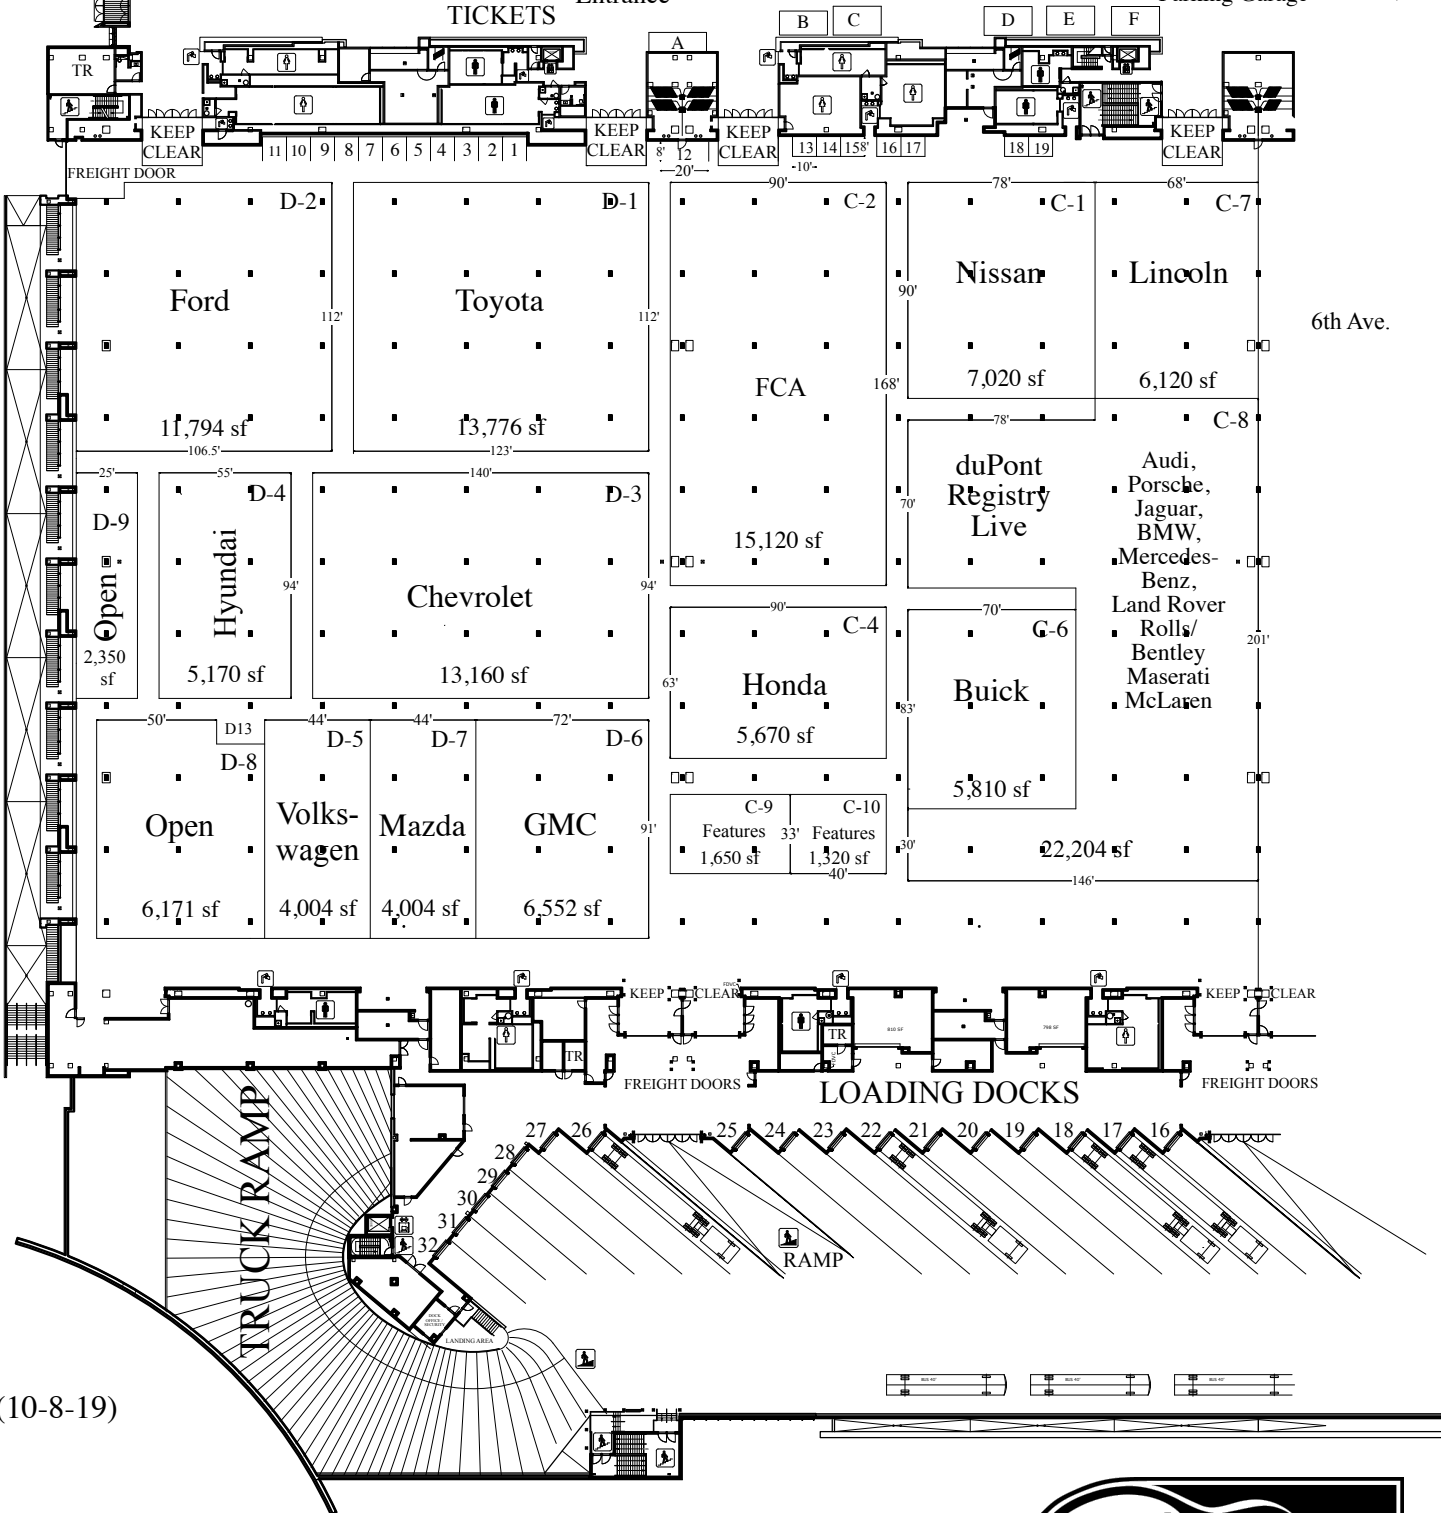

Demonbreun St.

Chevy Test Drive

FCA Test Drive

- A- 8 x 15 Subscriptions
- B- 8 x 20 Open
- C- 12 x 20 Open
- D- 12 x 20 Open
- E- 12 x 20 Chevrolet
- F- 12 x 20 FCA

Show Entrance

Parking Garage

TICKETS

(10-8-19)

Music City Center, Halls C-D
 Nashville, TN
 Oct. 18-20, 2019

Exhibit Setbacks
 1'- aisles
 2'- adjoining exhibits
 Exhibit Height Restriction 30'/32'6" ceiling