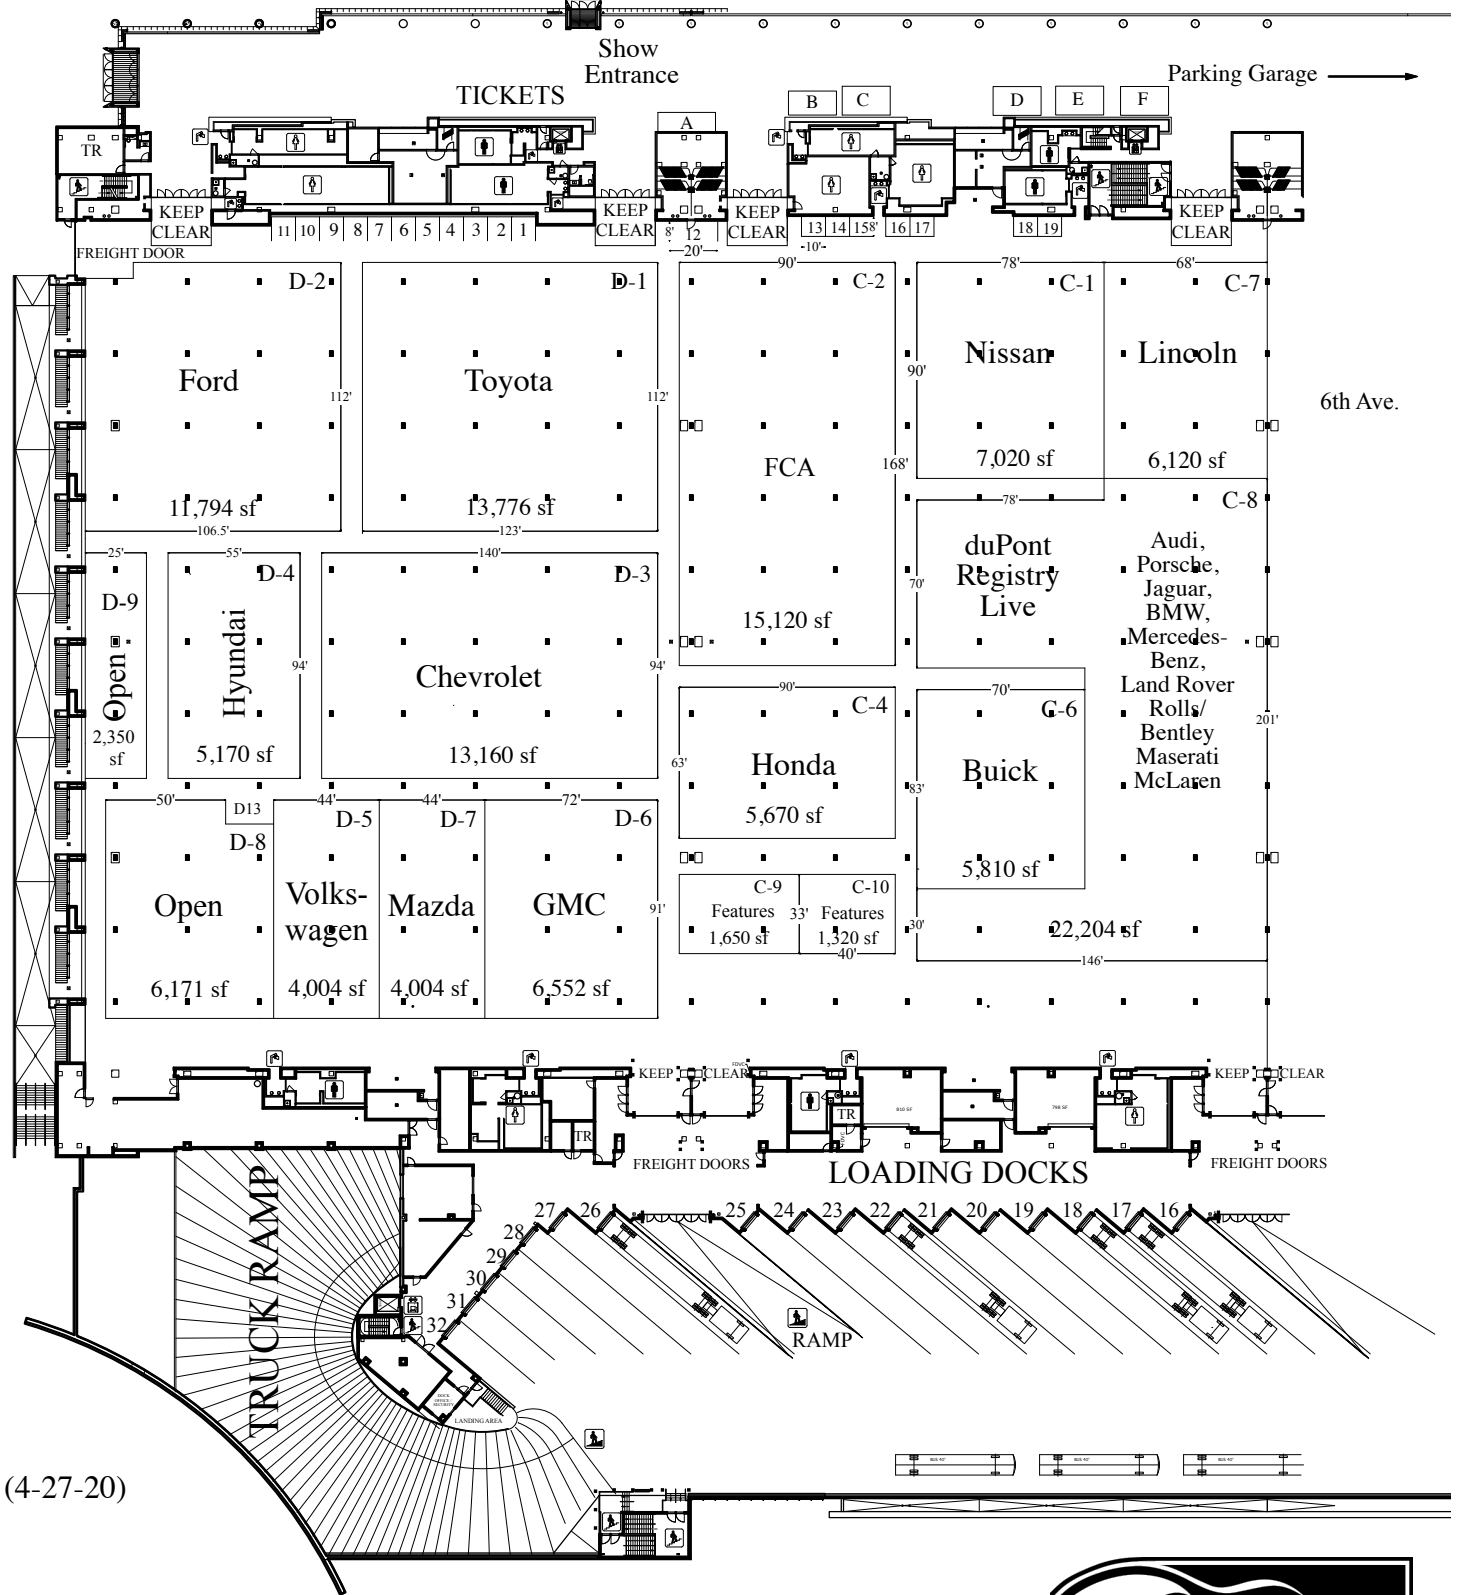

Demonbreun St.

Chevy Test Drive

FCA Test Drive

- A- 8 x 15 Subscriptions
- B- 8 x 20 Open
- C- 12 x 20 Open
- D- 12 x 20 Open
- E- 12 x 20 Chevrolet
- F- 12 x 20 FCA

8th Ave

6th Ave.

(4-27-20)

Music City Center, Halls C-D  
 Nashville, TN  
 Nov. 20-22, 2020

Exhibit Setbacks  
 1'- aisles  
 2'- adjoining exhibits  
 Exhibit Height Restriction 30'/32'6" ceiling